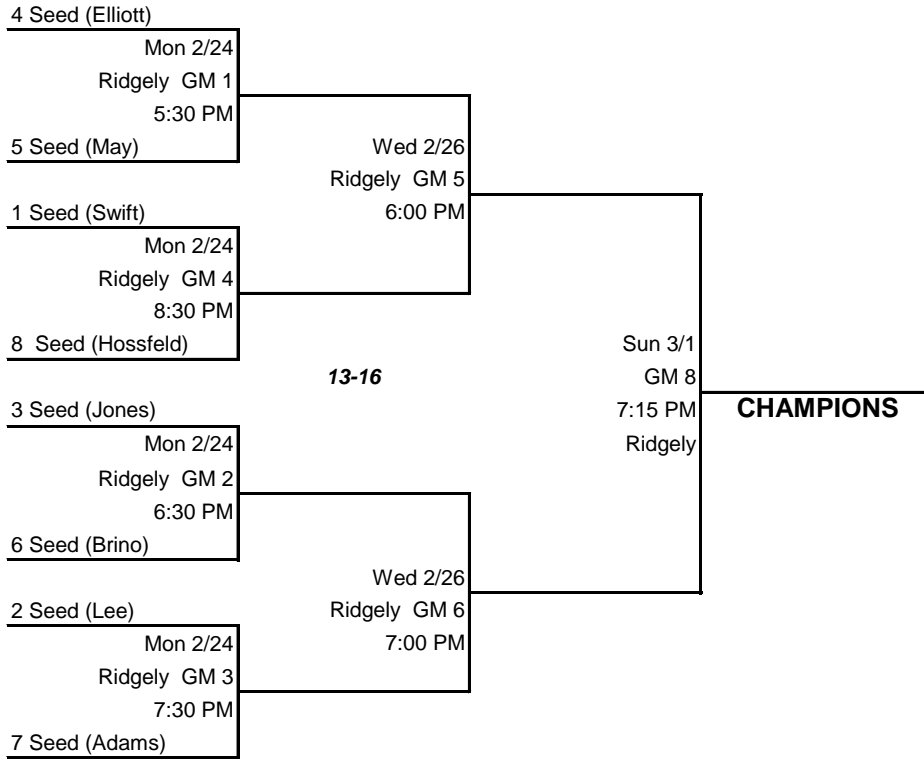

2020 LTRC-TRC Girls 13-16 PLAYOFF SCHEDULE

All Games At Ridgely

Seed	Team	Coach	W	L	Pct.
1	7. Red-TRC2	Swift	7	3	0.700
2	6. Green-TRC3	Lee	6	4	0.600
3	5. Kelly Green	Jones	9	6	0.600
4	4. Red	Elliott	6	6	0.500
5	8. Purple-TRC1	May	4	4	0.500
6	1. Orange	Brino	6	7	0.462
7	3. Light Blue	Adams	6	9	0.400
8	2. Lime	Hossfeld	4	9	0.308